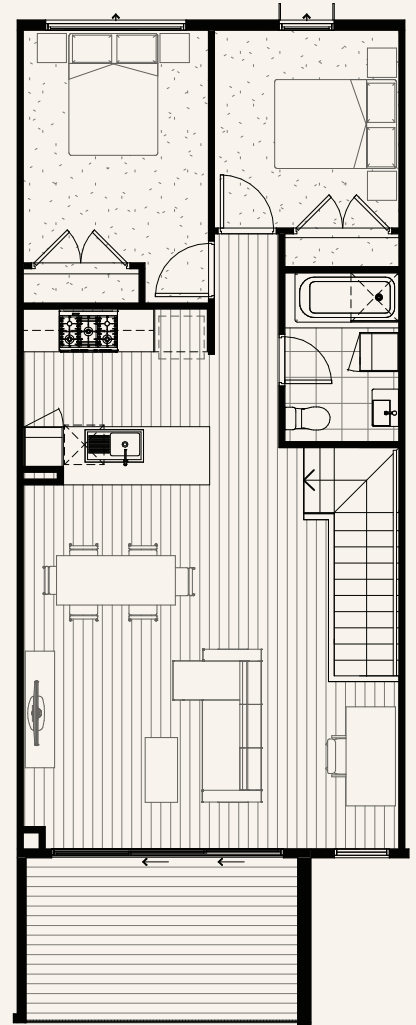

NOVA

Floorplans

TYPE F

Ground Floor 30.52m²

Garage 38.41m²

Porch 10.05m²

Portico 1.33m²

First Floor 67.35m²

Balcony 10.66m²

Total 158.32m²

GROUND FLOOR

FIRST FLOOR

metres