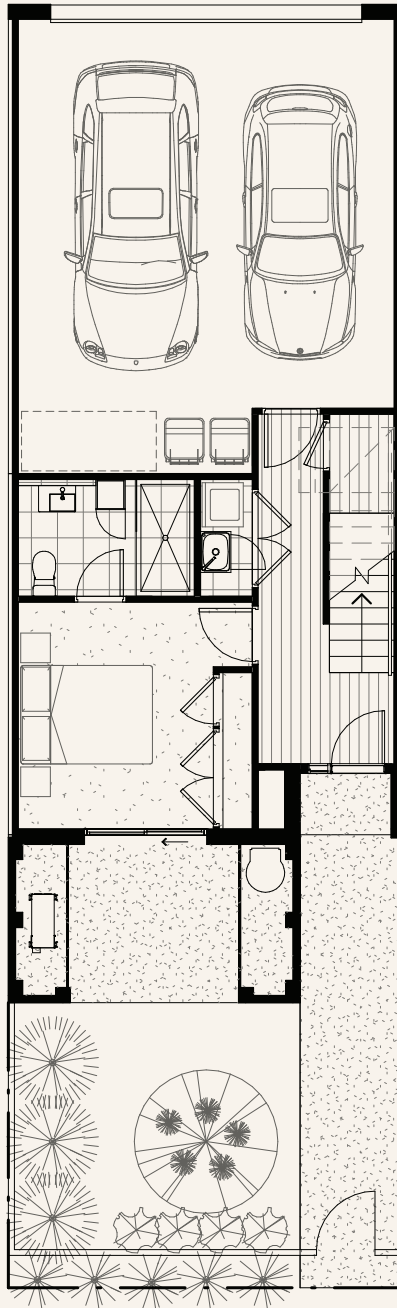

NOVA

Floorplans

TYPE F

Ground Floor 30.52m²

Garage 38.41m²

Porch 10.05m²

Portico 1.33m²

First Floor 67.35m²

Balcony 10.66m²

Total 158.32m²

GROUND FLOOR

FIRST FLOOR

metres