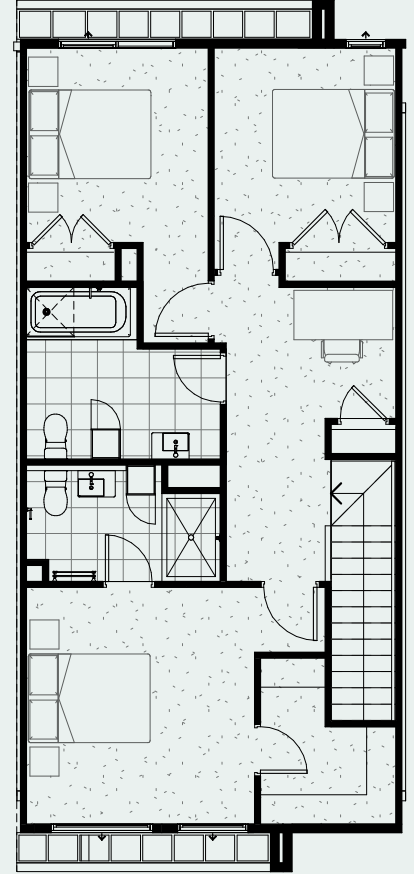

## Floorplans

### TYPE J

Ground Floor 59.61m<sup>2</sup>

Garage 40.18m<sup>2</sup>

Porch 1.78m<sup>2</sup>

First Floor 61.53m<sup>2</sup>

**Total 163.10m<sup>2</sup>**

**GROUND FLOOR**

**FIRST FLOOR**