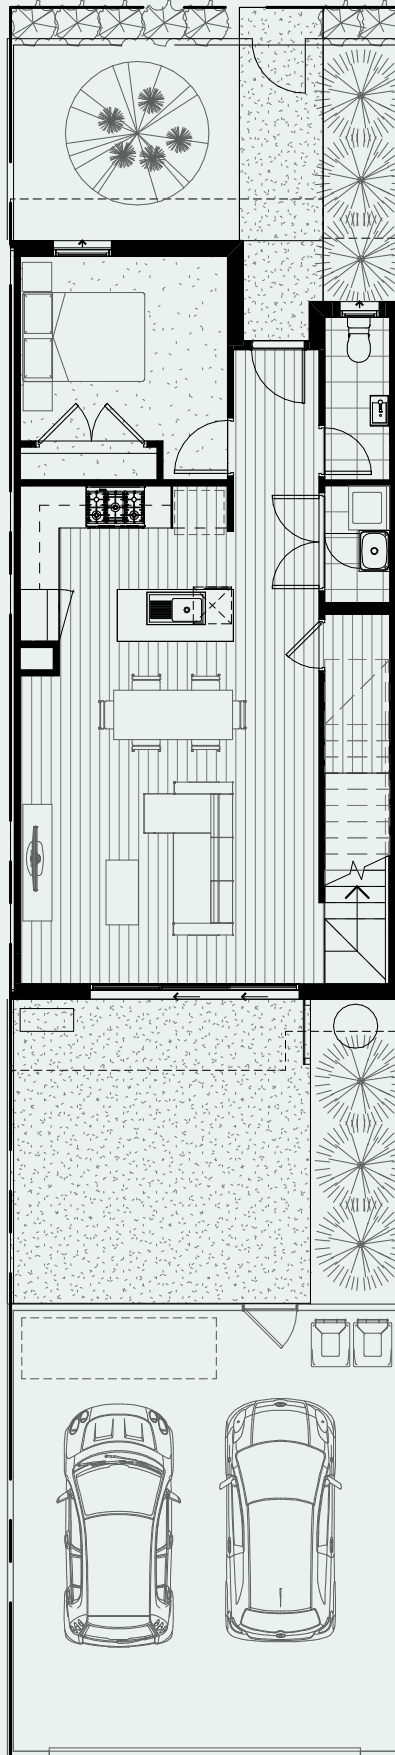

## Floorplans

### TYPE J

Ground Floor 59.61m<sup>2</sup>

Garage 40.18m<sup>2</sup>

Porch 1.78m<sup>2</sup>

First Floor 61.53m<sup>2</sup>

**Total 163.10m<sup>2</sup>**

**GROUND FLOOR**

**FIRST FLOOR**

metres